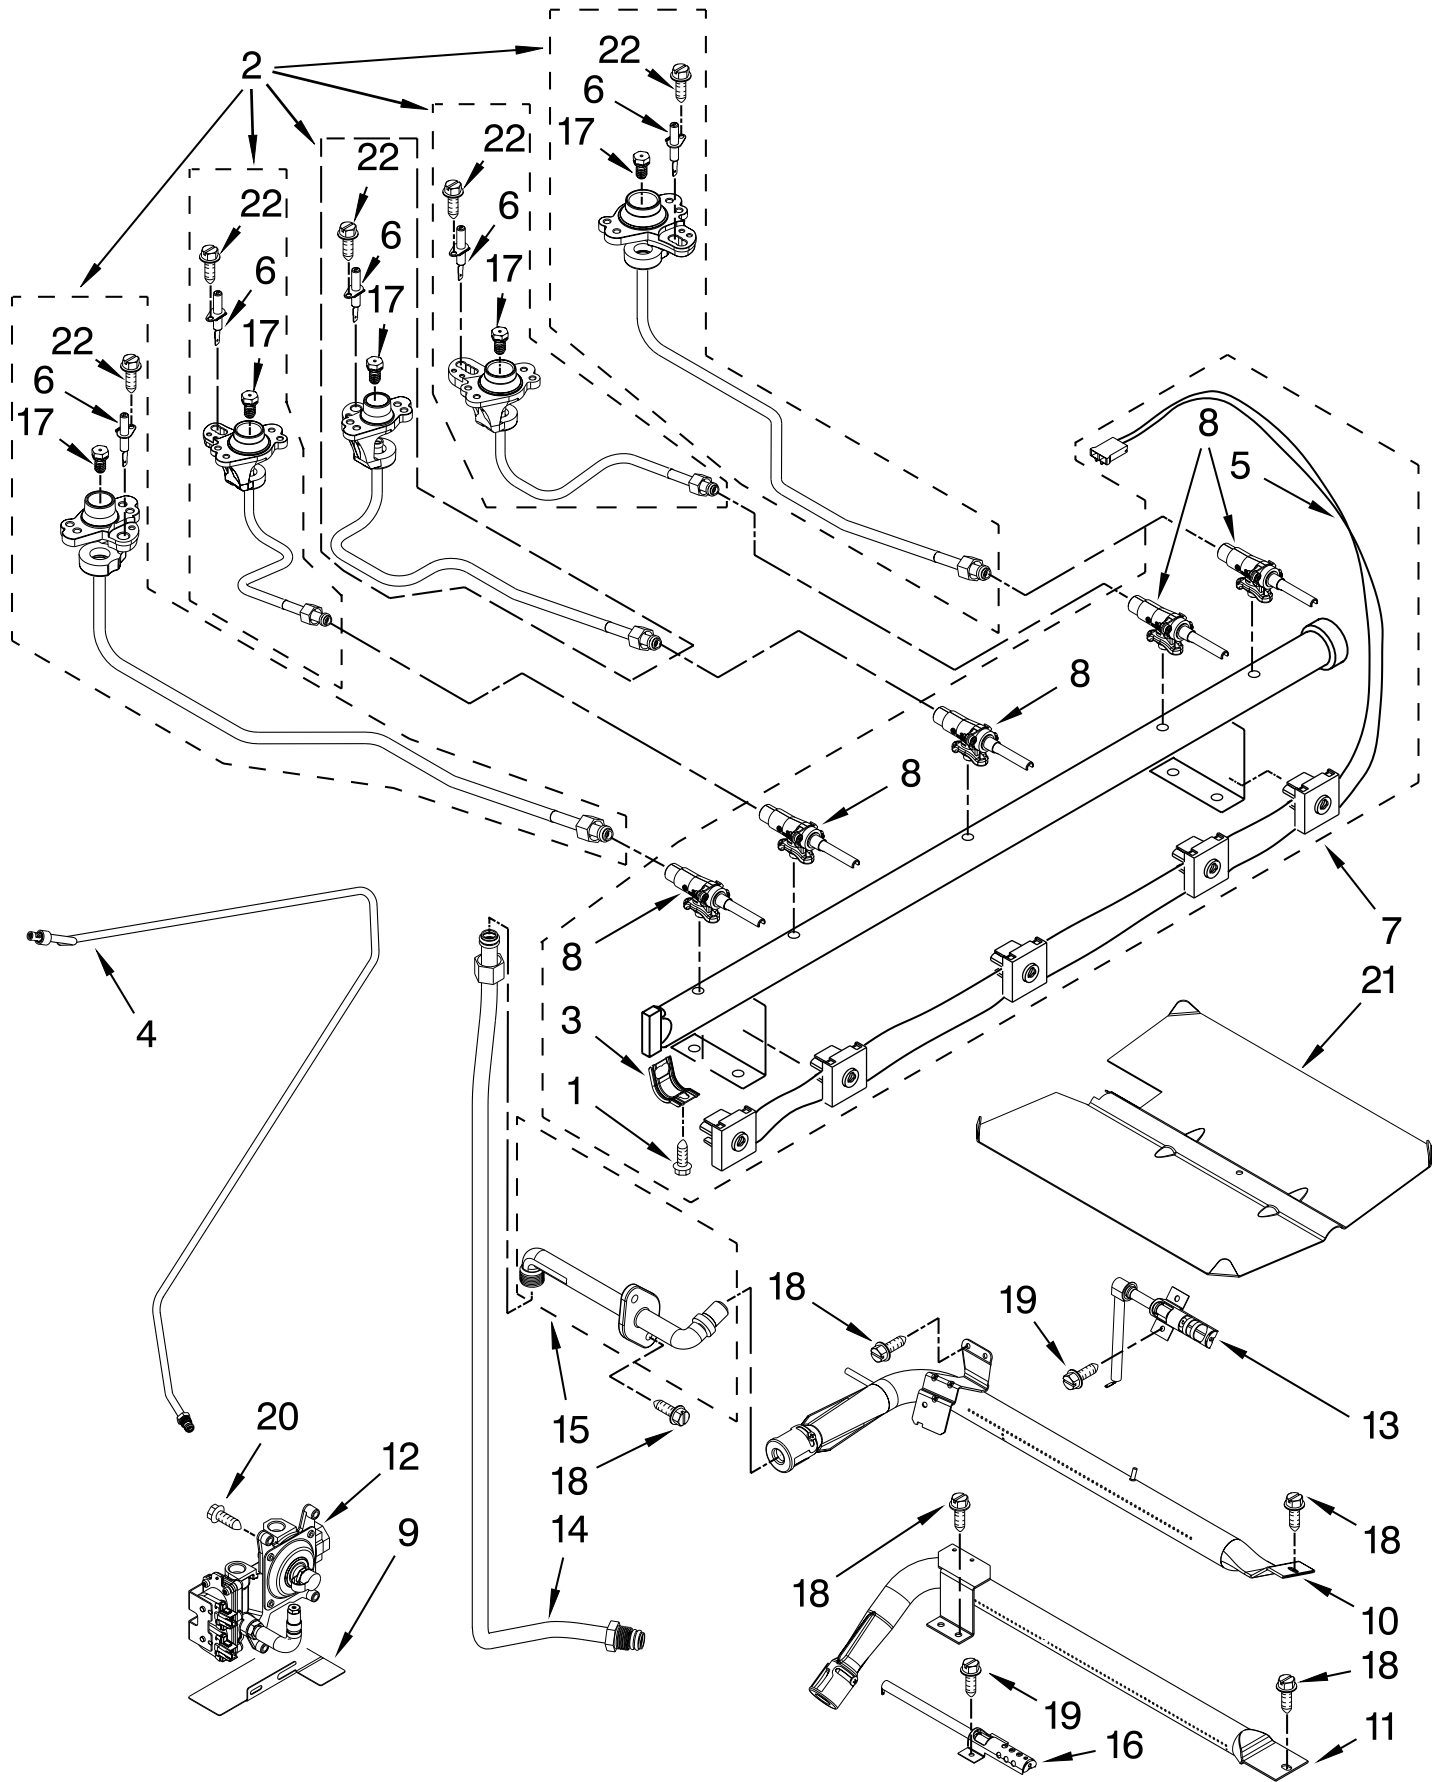

MANIFOLD PARTS

For Models: KGRS306BSS0
(Stainless)

FOR ORDERING INFORMATION REFER TO PARTS PRICE LIST

MANIFOLD PARTS

For Models: KGRS306BSS0
(Stainless)

Illus.	Part	
No.	No.	DESCRIPTION
1	W10295997	Screw, Valve
2		Holder, Orifice
	W10347410	(RF) 15k
	W10157415	(RR) 5k
	W10157418	(LR) 9.5k
	W10170347	(LF) 15k
	W10157419	(Center) 8k
3	W10295996	Bracket, Saddle
4	W10510125	Tubing, Main Supply
5	W10413869	Harness, Igniter Includes Switches
6	W10216419	Ignitor, Top Burner
7	W10413871	Assembly, Manifold
8		Valve
	W10279615	(LF/RF)
	W10279614	(LR/Center)
	W10247744	(RR)
9	W10224921	Bracket, Regulator
10	W10439242	Burner, Broiler
11	W10439243	Burner, Bake
12	W10224915	Valve, Regulator
13	W10324262	Electrode, Bake
14	W10306050	Tubing (Broiler Fitting To Valve)
15	W10319134	Fitting, Broiler
16	W10333842	Electrode, Broil
17		Orifice, Burner
	W10347414	Right Front
	W10170506	Right Rear
	W10170508	Left Rear
	W10170511	Left Front
	W10170507	Center
18	W10362924	Screw
19	3196385	Screw
20	3400016	Screw
21	3601P336-45	Baffle, Burner
22	8273062	Screw

Following Parts Not Illustrated

W10170516 LP Kit,
Surface Burners
W10400497 Orifice, LP Broil
W10400494 Orifice, LP Bake